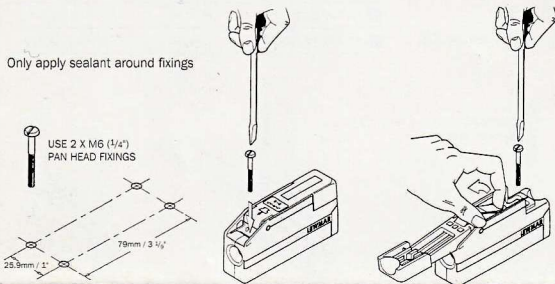

TRIPLE

2910 0308	Line Size	mm/in	6-8 / 1/2-5/16
Triple Superlock 6-8	Holding Load	kg/lb	500 / 1100

2910 0310	Line Size	mm/in	8-10 / 5/16-3/8
Triple Superlock 8-10	Holding Load	kg/lb	500 / 1100

Only apply sealant around fixings

SUPERLOCK BIG BOATS

SINGLE

2910 1010	Line Size	mm/in	8-10 / 5/16-3/8
Single Superlock 8-10	Holding Load	kg/lb	450 / 990

2910 1012	Line Size	mm/in	10-12 / 3/8-7/16
Single Superlock 10-12	Holding Load	kg/lb	700 / 1550

2910 1014	Line Size	mm/in	12-14 / 1/2-9/16
Single Superlock 12-14	Holding Load	kg/lb	950 / 2100

2910 1016	Line Size	mm/in	14-16 / 9/16-5/8
Single Superlock 14-16	Holding Load	kg/lb	1200 / 2650

DOUBLE

2910 2010	Line Size	mm/in	8-10 / 5/16-3/8
Double Superlock 8-10	Holding Load	kg/lb	450 / 990

2910 2012	Line Size	mm/in	10-12 / 3/8-7/16
Double Superlock 10-12	Holding Load	kg/lb	700 / 1550

2910 2014	Line Size	mm/in	12-14 / 1/2-9/16
Double Superlock 12-14	Holding Load	kg/lb	950 / 2100

2910 2016	Line Size	mm/in	14-16 / 9/16-5/8
Double Superlock 14-16	Holding Load	kg/lb	1200 / 2650

TRIPLE

2910 3010	Line Size	mm/in	8-10 / 5/16-3/8
Triple Superlock 8-10	Holding Load	kg/lb	450 / 990

2910 3012	Line Size	mm/in	10-12 / 3/8-7/16
Triple Superlock 10-12	Holding Load	kg/lb	700 / 1550

2910 3014	Line Size	mm/in	12-14 / 1/2-9/16
Triple Superlock 12-14	Holding Load	kg/lb	950 / 2100

2910 3016	Line Size	mm/in	14-16 / 9/16-5/8
Triple Superlock 14-16	Holding Load	kg/lb	1200 / 2650