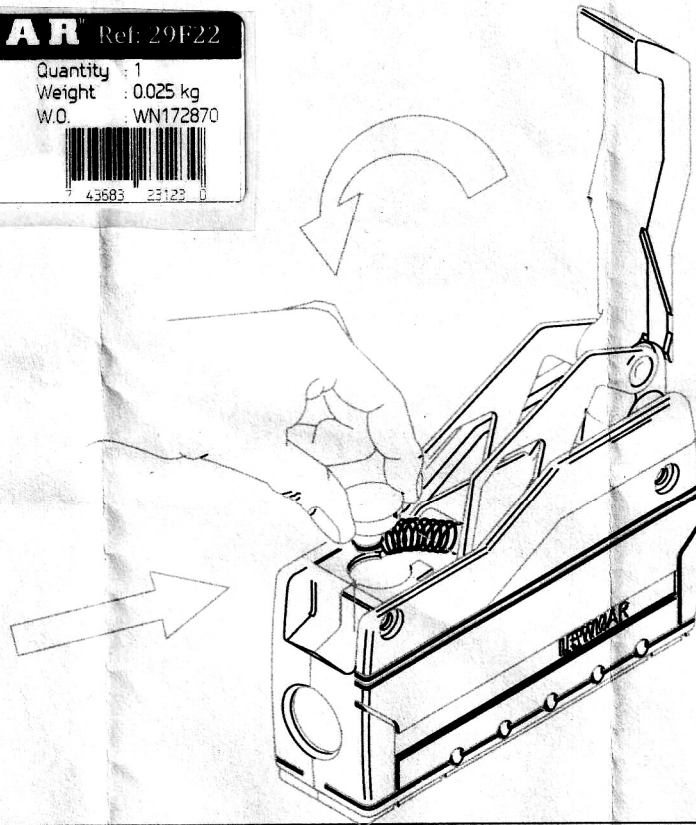

NOT TO SCALE

SUPERLOCK

**LEWMAR** Ref: 29F22  
**29100001**  
CLUTCH SPRING KIT

Quantity : 1  
Weight : 0.025 kg  
W.O. : WN172870

43683 23123 0

**LEWMAR**

RETROFIT SPRING & CAP

29100001