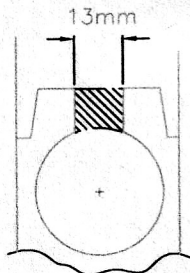

NOT TO SCALE

SUPERLOCK

**LEWMAR** Ref: 29F22  
**29100001**  
CLUTCH SPRING KIT

Quantity : 1  
Weight : 0.025 kg  
W.O. : WN172870

43683 23123 0

**LEWMAR**

RETROFIT SPRING & CAP

29100001