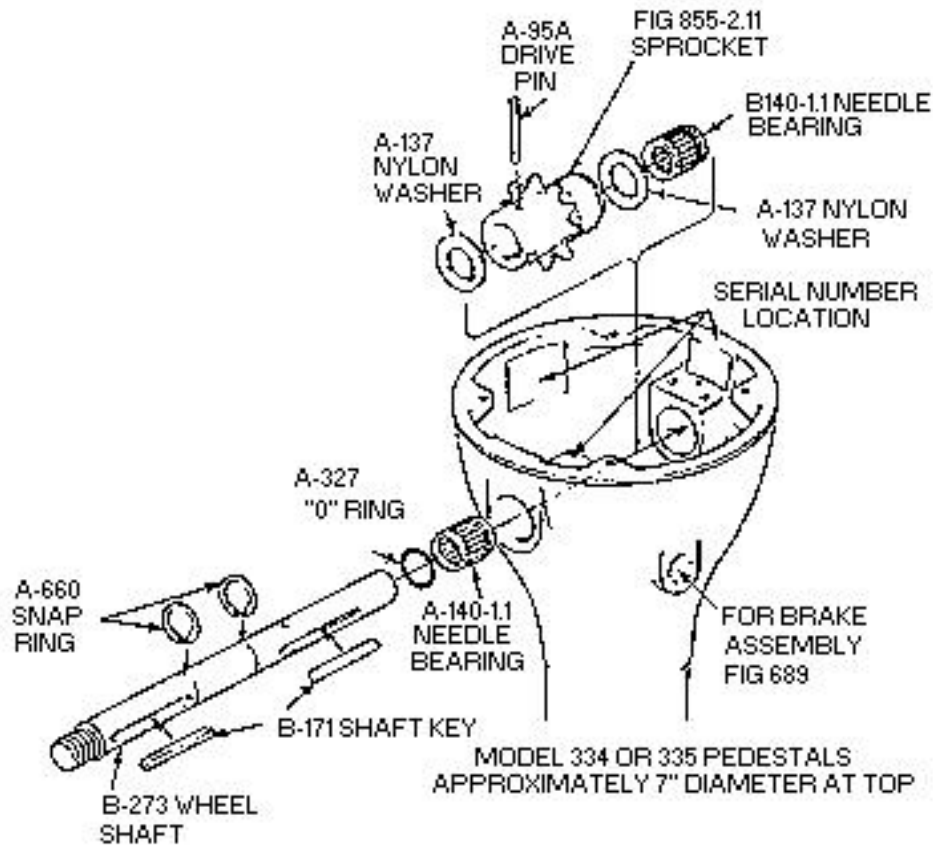

## Replacement Parts for 334 & 335 Pedestal (side mount wheel brake)

Qty.	Part#	Description
1	960-B-273-A1.6	Standard Wheel Shaft
2	960-B-171	Shaft Key
2	960-A-660	Snap Ring
1	960-A-327	O-Ring
2	960-A-140-1.1	Needle Bearing
2	960-A-137	Nylon Washer
1	960-A-95A	Drive Pin
1	855-2-11	Standard Sprocket